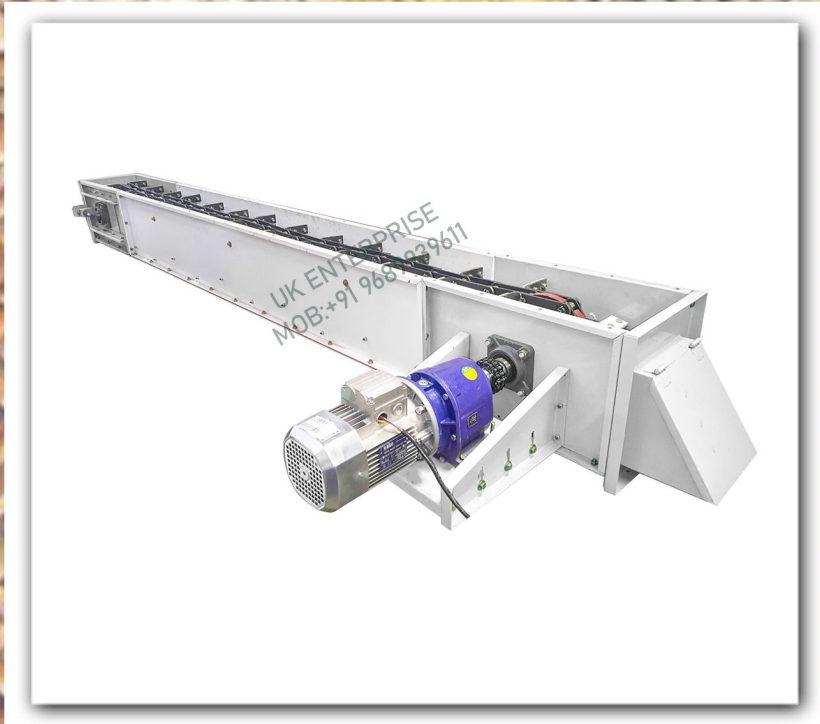

Our Products are Chain Conveyor, Damper, Elevator, Hammer Mill, Screw Conveyor, Blower, Dampener High Capacity, High Capacity Separator, Roller Body, Airlock & Many More.

UK Enterprises are Provided New Machine Installation, Commissioning, Maintenance, New & Old Machinery Servicing.

**Airlock Valve**

**Cyclone Machine**

**Blower**

**Blower Impeller**

Screw Conveyor

Chain Conveyor

Chain Conveyor

## Elevator Machine

**Elevator Belt**

**Elevator Belt Drum**

**MS Buckets**

**Plastic Buckets**

**SS Buckets**

## High Capacity Separator 1 SE 50 & 70

Ball Frame

Heavy Impurities  
Removing Outlet

Vibration Strip

Perforated Sheet Long

Screw Conveyor

Rubber Ball

Perforated Sheet  
With Frame